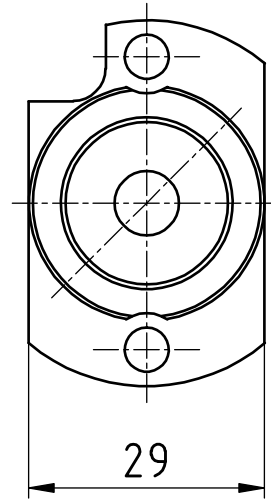

Citizen

Modularer Basishalter
 modular basic holder
 Support de base modulaire

WG 35

[mm]	[mm]	[mm]	[mm]	Spindle Broche	[Nm]	[rpm]		Outside cooling Lubrificat. ext.	Internal cooling Lubrificat. cent.	[bar]	Order no. N° de Code
d1	d2	x1	L1	Spindel	T max	n max	i	Aussenkühlung	Innenkühlung	p	Bestellnummer
29	25	11	32	WFB 20-12							WFB.020.SHT.Z25.MSC507