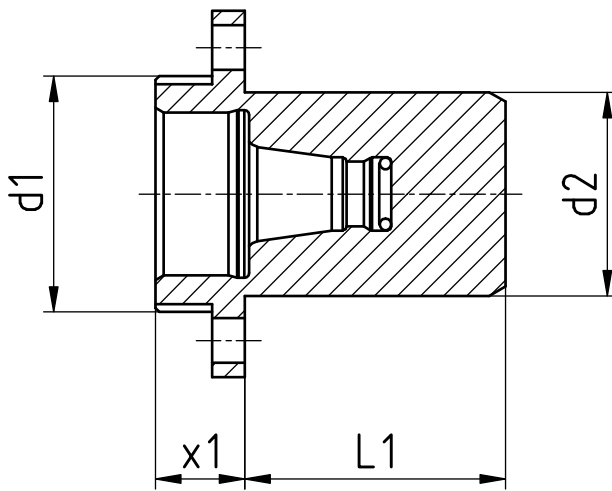

Citizen

Modularer Basishalter
 modular basic holder
 Support de base modulaire

WG 35

[mm]	[mm]	[mm]	[mm]	Spindle Broche	[Nm]	[rpm]		Outside cooling Lubrificat. ext.	Internal cooling Lubrificat. cent.	[bar]	Order no. N° de Code
d1	d2	x1	L1	Spindel	T max	n max	i	Aussenkühlung	Innenkühlung	p	Bestellnummer
29	25	11	32	WFB 20-12							WFB.020.SHT.Z25.MSC507