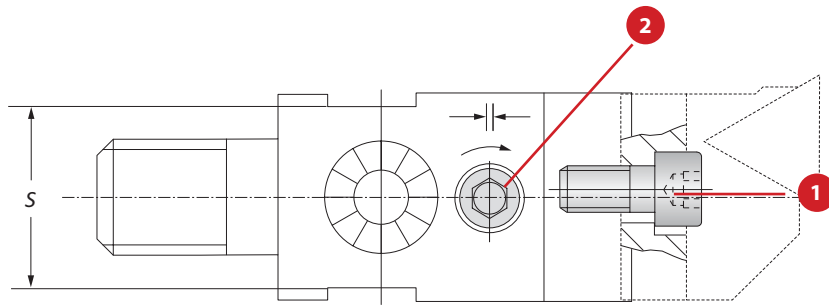

Accessories

Clamping Elements

Clamping Elements for Boring Heads

Boring Head	Service Key	1 Cap Screw		2 Set Screw	
	S / Type	Part No.	Service Key	Part No.	Service Key
 248001	13 S / P	315631	s3 / A	315629	s2 / A
248002	15 S / P	315631	s3 / A	315684	s2 / A
248003	19 S / P	315631	s3 / A	315687	s2 / A

Clamping Elements for Adapters

Adapters	1 Cap Screw		2 Set Screw	
	Part No.	Service Key	Part No.	Service Key
 248063	315801	S 2.5 / A	115136	S 2.5 / A
248064	315801	S 2.5 / A	031141	S 2.5 / A
248065	315801	S 2.5 / A	031141	S 2.5 / A

Screws for Adapter

Adapters	1 Cap Screw		2 Set Screw	
	Part No.	Service Key	Part No.	Service Key
 248071	515166	S 2.5 / A	415244	S 3 / A

 = Metric (mm)