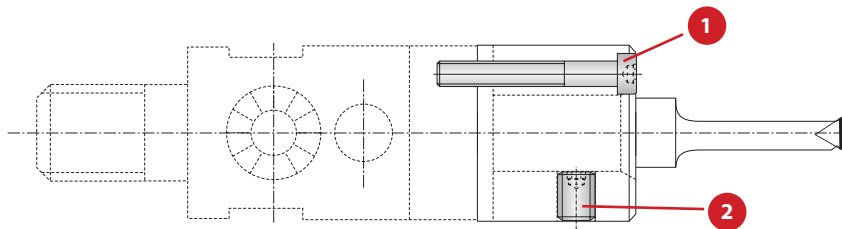

Accessories

Clamping Elements

Clamping Elements for Boring Heads

Boring Head	Service Key	1 Cap Screw		2 Set Screw	
	S / Type	Part No.	Service Key	Part No.	Service Key
 248001	13 S / P	315631	s3 / A	315629	s2 / A
248002	15 S / P	315631	s3 / A	315684	s2 / A
248003	19 S / P	315631	s3 / A	315687	s2 / A

Clamping Elements for Adapters

Adapters	1 Cap Screw		2 Set Screw	
	Part No.	Service Key	Part No.	Service Key
 248063	315801	S 2.5 / A	115136	S 2.5 / A
248064	315801	S 2.5 / A	031141	S 2.5 / A
248065	315801	S 2.5 / A	031141	S 2.5 / A

Screws for Adapter

Adapters	1 Cap Screw		2 Set Screw	
	Part No.	Service Key	Part No.	Service Key
 248071	515166	S 2.5 / A	415244	S 3 / A

 = Metric (mm)