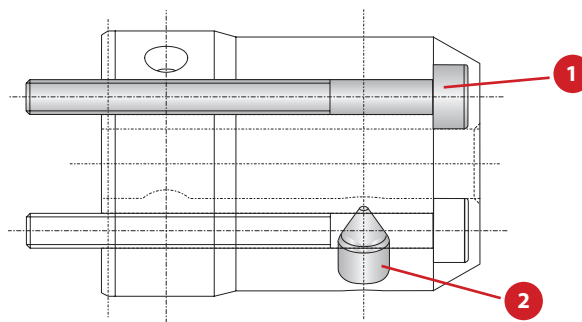

Accessories

Clamping Elements

Clamping Elements for Boring Heads

Boring Head	Service Key	1 Cap Screw		2 Set Screw	
	S / Type	Part No.	Service Key	Part No.	Service Key
 248001	13 S / P	315631	s3 / A	315629	s2 / A
248002	15 S / P	315631	s3 / A	315684	s2 / A
248003	19 S / P	315631	s3 / A	315687	s2 / A

Clamping Elements for Adapters

Adapters	1 Cap Screw		2 Set Screw	
	Part No.	Service Key	Part No.	Service Key
 248063	315801	S 2.5 / A	115136	S 2.5 / A
248064	315801	S 2.5 / A	031141	S 2.5 / A
248065	315801	S 2.5 / A	031141	S 2.5 / A

Screws for Adapter

Adapters	1 Cap Screw		2 Set Screw	
	Part No.	Service Key	Part No.	Service Key
 248071	515166	S 2.5 / A	415244	S 3 / A

 = Metric (mm)