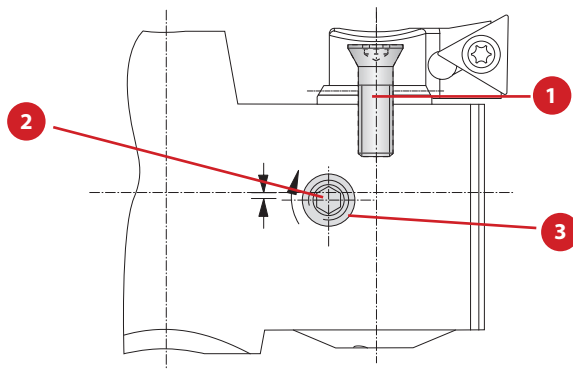

Accessories

Screws | 3E^{TECH+} Accessories

Screws

Boring Head	Part No.				
	1 Countersunk Screw	Countersunk Screw Service Key	2 Clamping Screw	Clamping Screw Service Key	3 Ball
410001	215323	T15 / H	410151	S2 / A	364270
410002	215338	T15 / H	410152	s2 / A	364270
464003	215338	T15 / H	364138	s2.5 / A	364139
464004	215338	T15 / H	115180	s2.5 / A	-
464005	215338	T15 / H	115505	s3 / B	-
464006	215462	T20 / H	315943	s4 / B	-
464007	215462	T20 / H	515178	s4 / B	-
464008	215462	T20 / H	515178	s4 / B	-
464009	215462	T20 / H	515178	s4 / B	-
464010	215462	T20 / H	515178	s4 / B	-

3E^{TECH+} Accessories

1 Charging Unit
Part No.
536016

NOTE: Charging unit sold separately from 3E^{TECH+}

NOTE: 3E^{TECH+} adjustment accuracy of 0.001 mm on diameter

3E^{TECH} Accessories (Old Display)

1 Sealing Ring	2 Battery CR2032
Part No.	Part No.
215483	515491