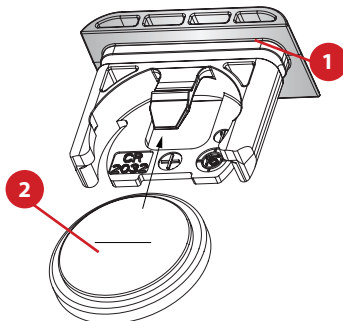

B10-M: 12-13

B10: VI-VII